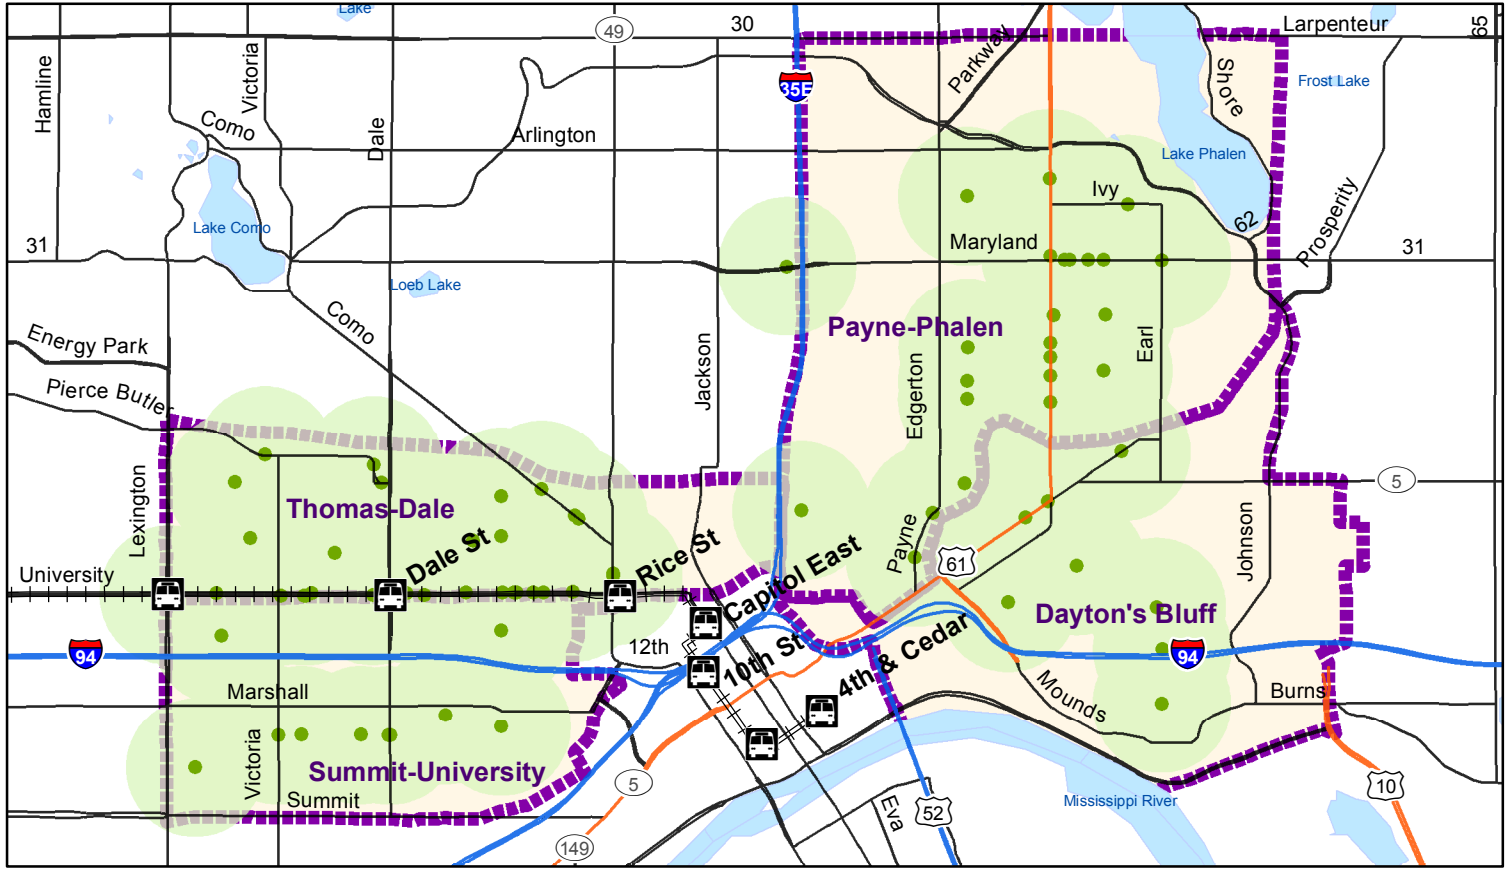

Food Availability in St. Paul Neighborhoods

Legend

-  LRT Stations
-  LRT Route
-  Study Area
-  Retail Food Locations
-  500 Meter Retail
-  Grocery Stores
-  500 Meter Grocery
-  Interstate
-  State Highways
-  Major Road